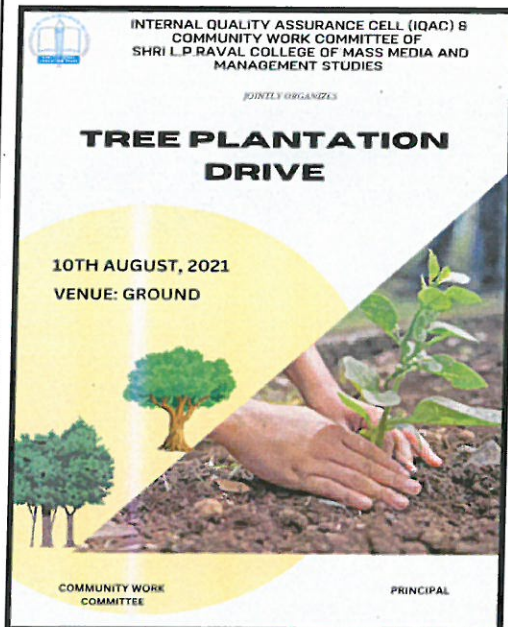

Principal

5. Tree Plantation Drive, 10th August, 2021

6. Tree Plantation At College Campus, 26th August, 2021

For Shri L.P. Raval College of Mass Media & Management Studies

Principal

7. Plastic Awareness Event, 2nd September, 2021