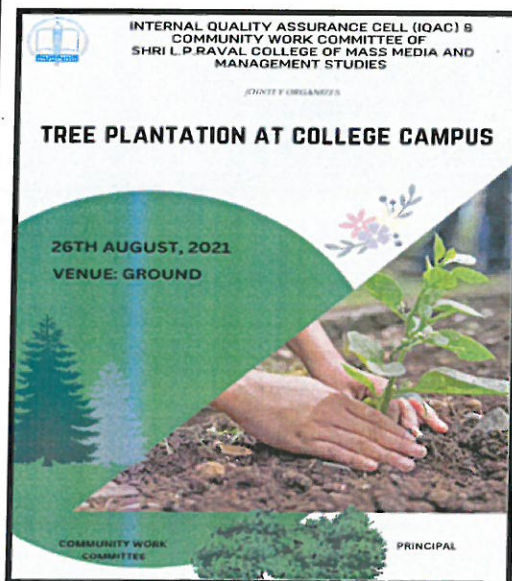

Principal

5. Tree Plantation Drive, 10th August, 2021

6. Tree Plantation At College Campus, 26th August, 2021

For Shri L.P. Raval College of Mass Media & Management Studies

Principal

7. Plastic Awareness Event, 2nd September, 2021