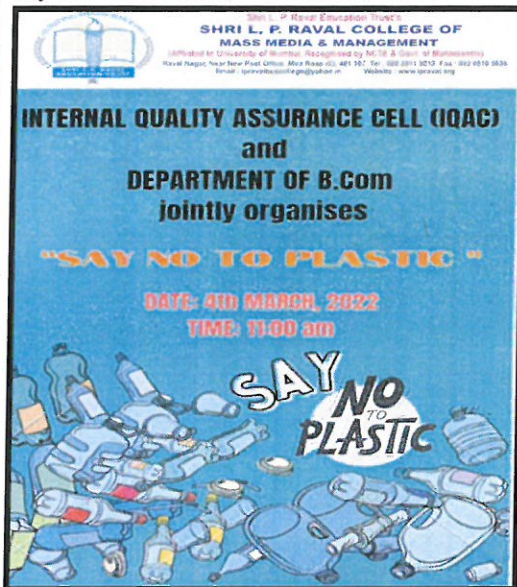

19. Say No To Plastic, 4th March, 2022